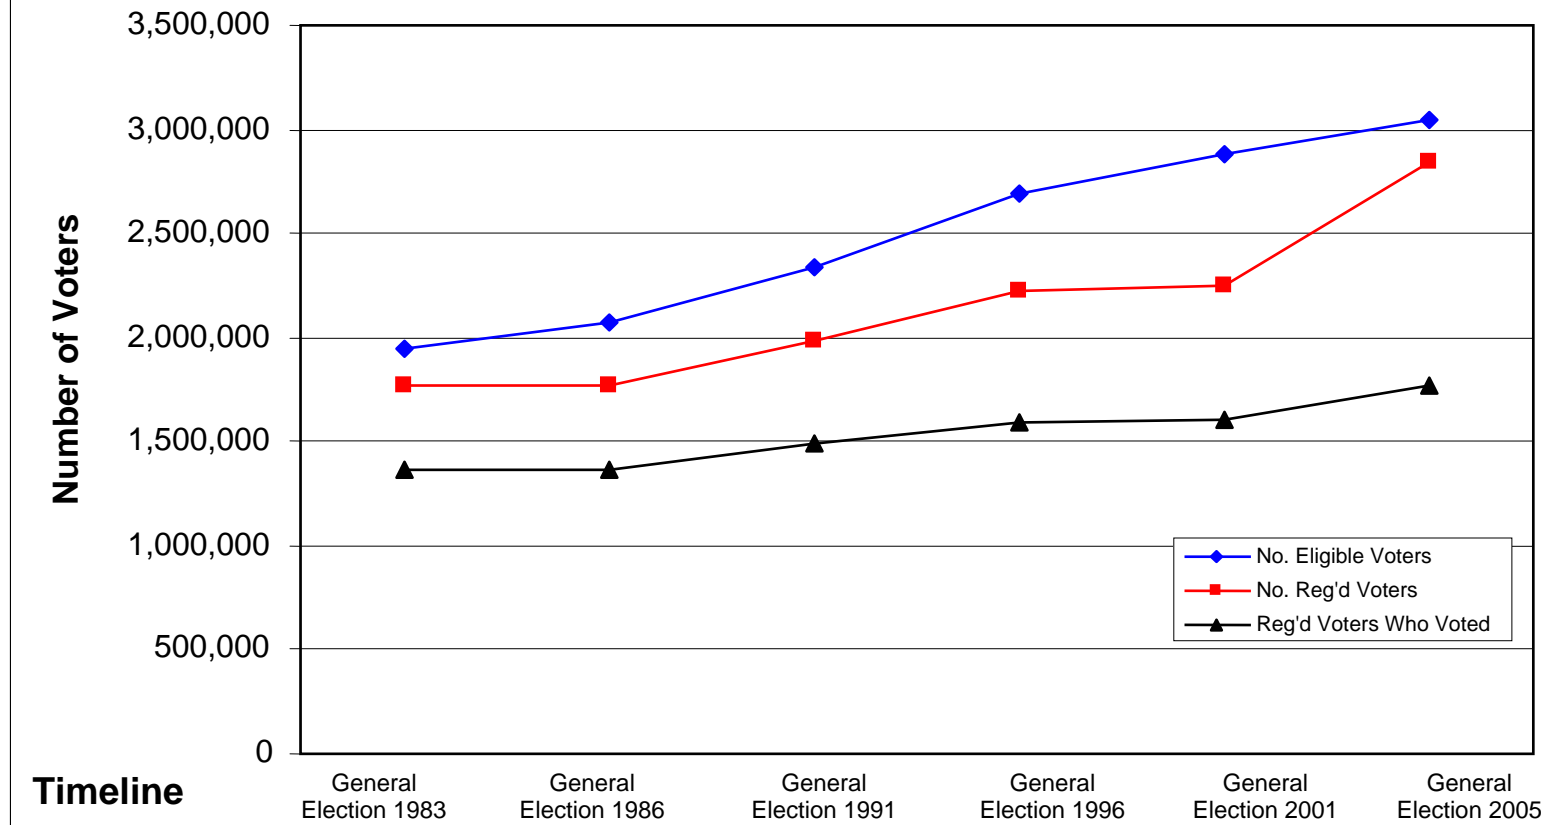

## BC Voter Participation: 1983 to 2005

	Number of Eligible Voters	Number of Registered Voters	Registered Voters Who Voted	% Eligible Voters Registered	% Registered Voters Who Voted	% Eligible Voters Who Voted
General Election 1983	1,947,617	1,768,063	1,373,018	90.78%	77.66%	70.50%
General Election 1986	2,076,366	1,770,000	1,366,193	85.25%	77.19%	65.80%
General Election 1991	2,331,871	1,989,054	1,493,200	86.30%	75.07%	64.03%
General Election 1996	2,694,537	2,227,424	1,592,655	82.66%	71.50%	59.11%
General Election 2001	2,885,714	2,254,920	1,599,765	77.14%	70.95%	55.44%
General Election 2005	3,049,153	2,845,284	1,774,269	93.31%	62.36%	58.19%

*Source: Elections BC and BC Stats*